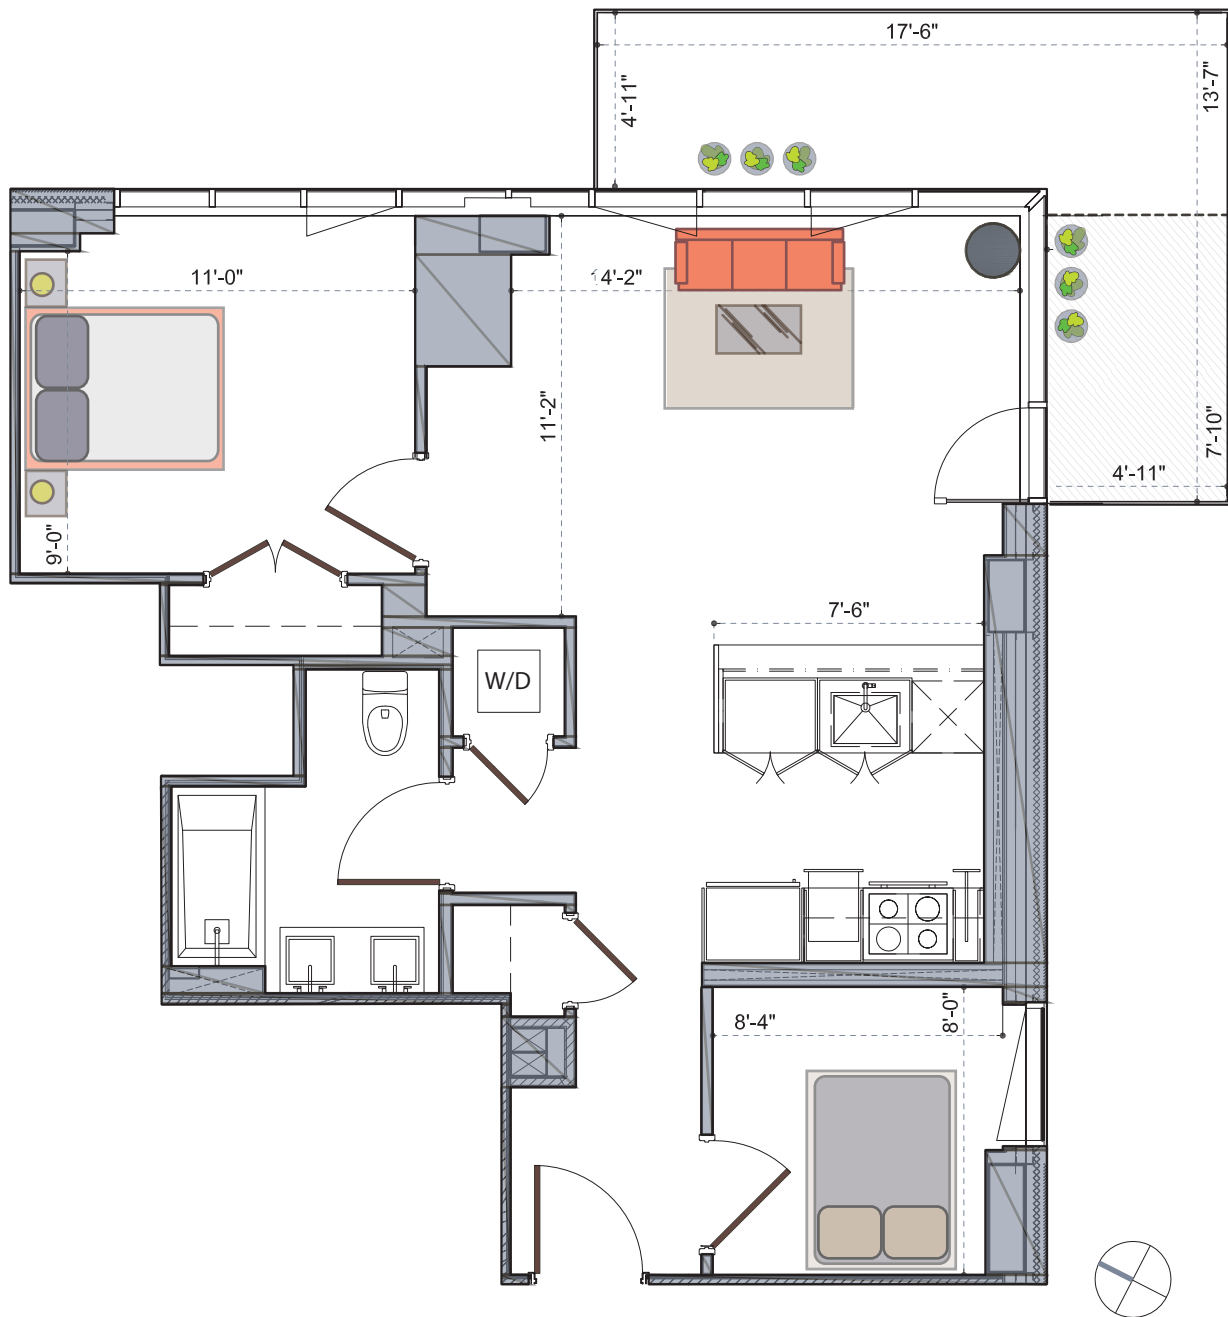

HALO·LIC

44-41 Purves Street, Long Island City, NY

FLR 3-13 UNIT 15 710SF 1.5 BED

floors 3, 4, 5, 7, 8, 9, 10, 12 juliette balcony

floors 6, 11, 13 full balcony

FIDDLER
REALTY