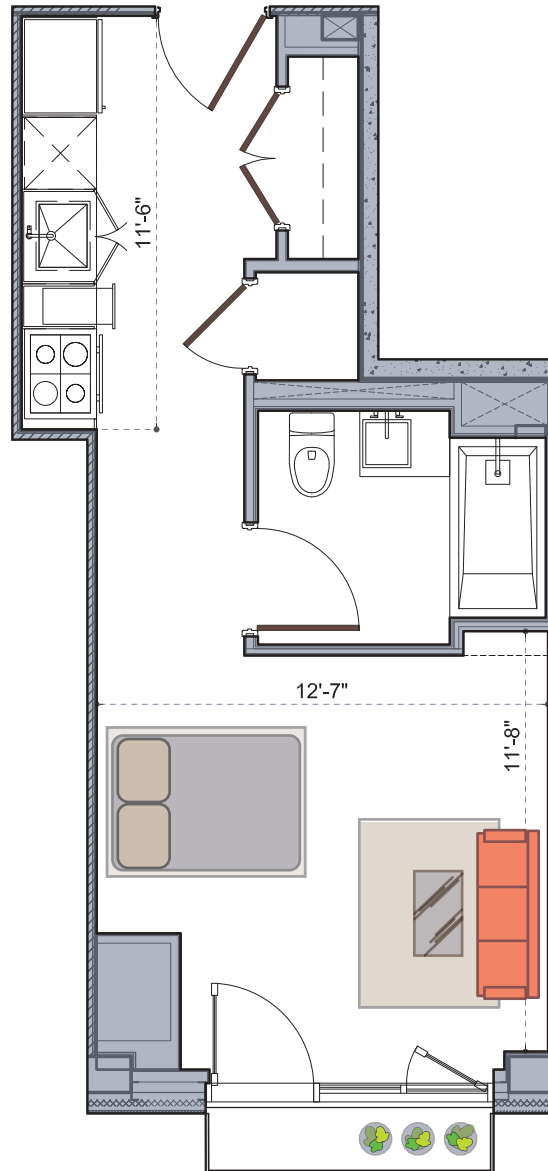

HALOLIC

44-41 Purves Street, Long Island City, NY

FLR 3-13 UNIT 04 378SF STUDIO
floors 3 throuh 13 juliette balcony

FIDDLER
REALTY