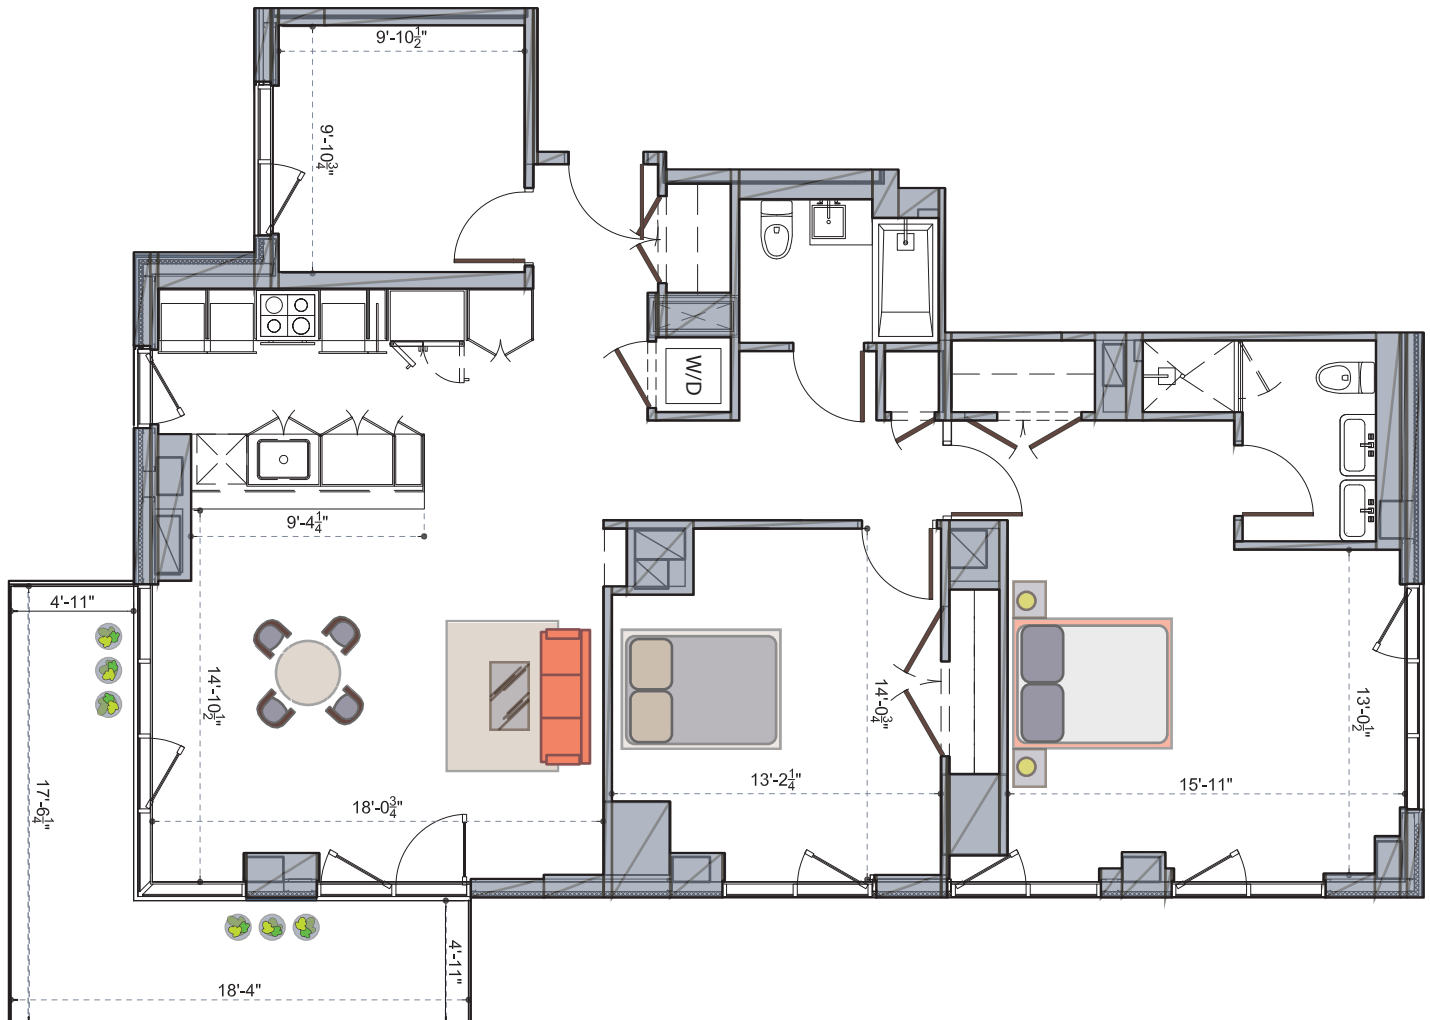

HALO·LIC

44-41 Purves Street, Long Island City, NY

FLR 25 **UNIT 06** 1434SF 2.5 BED

FIDDLER
REALTY