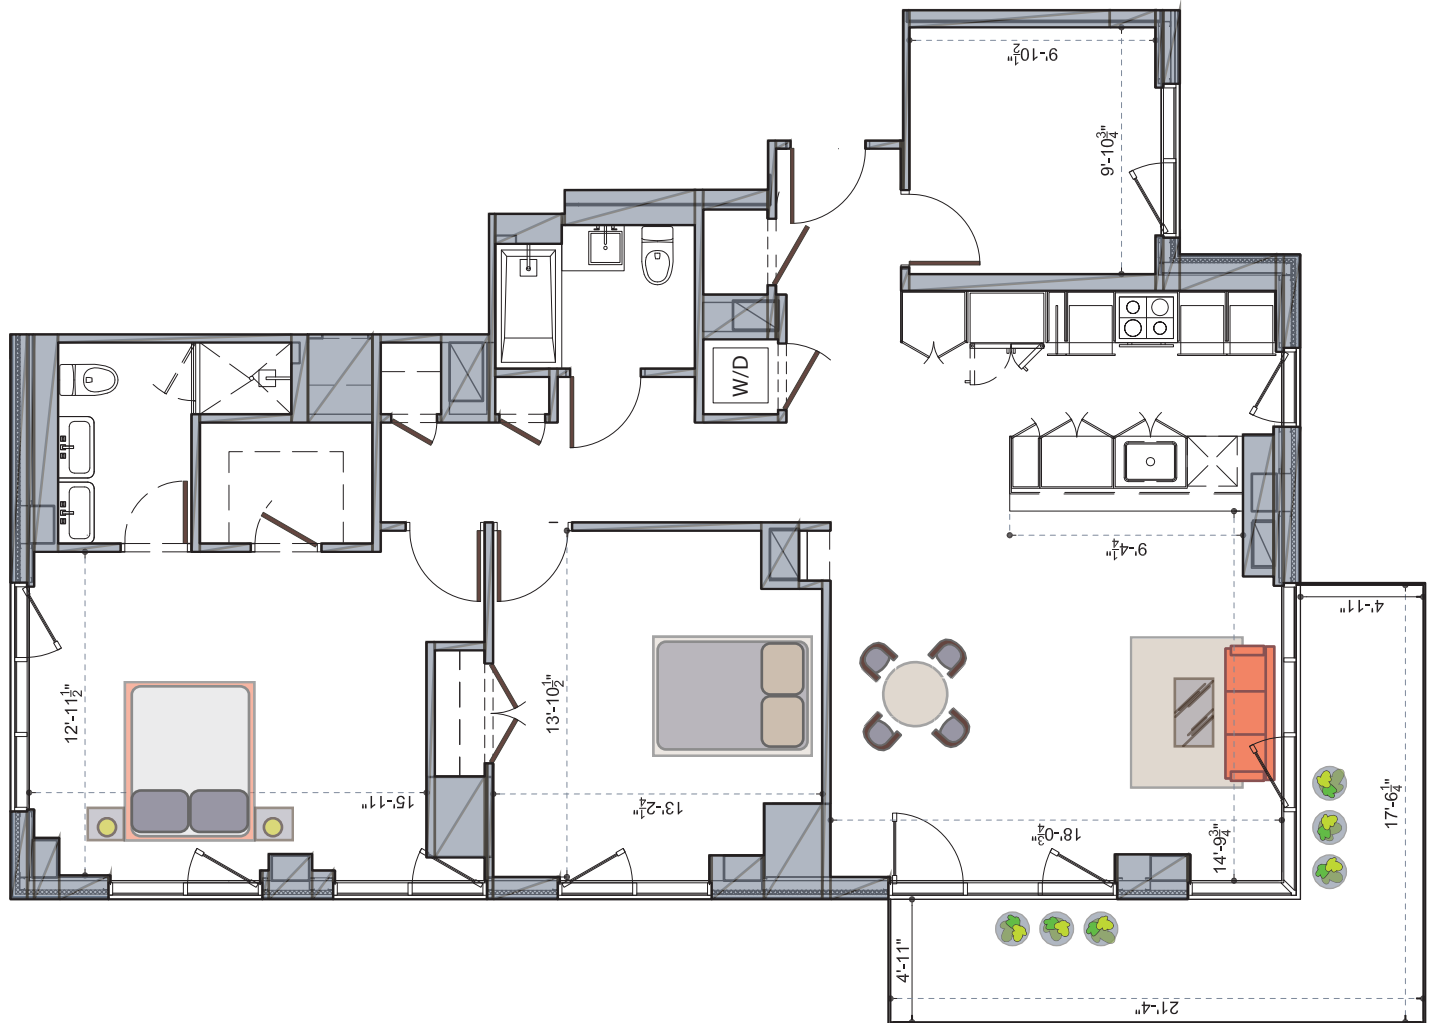

# HALO·LIC

44-41 Purves Street, Long Island City, NY

**FLR 25-26** **UNIT 02** 1433SF 2.5 BED